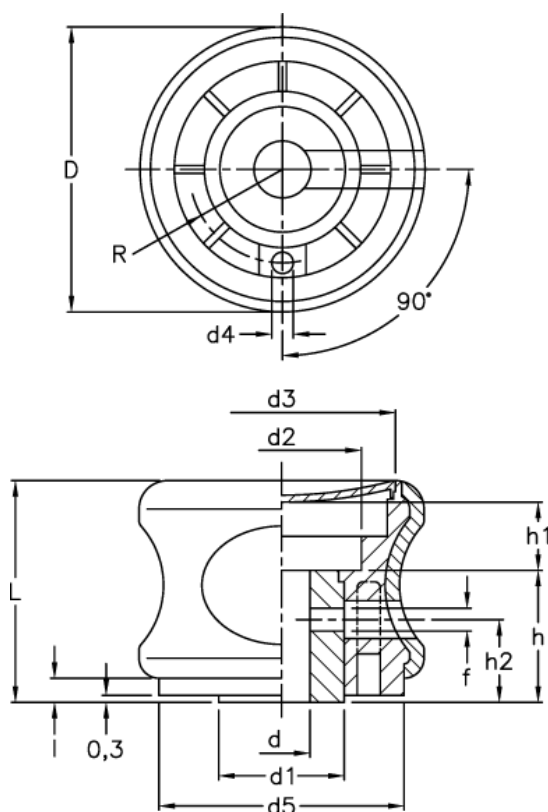

Data Sheet

Article number: 23052151615
Description: E+G Grip knob
EGK.50-A10-C5-SOFT, light-blue cap

Measures

D	= 50	h	= 22
d1	= 22	h1	= 12
d2	= 28	h2	= 14
d3	= 40.0	l	= 3.5
d4	= 4.2	L	= 38
d5	= 43	R	= 15
d H7	= 10		
f	= 4		